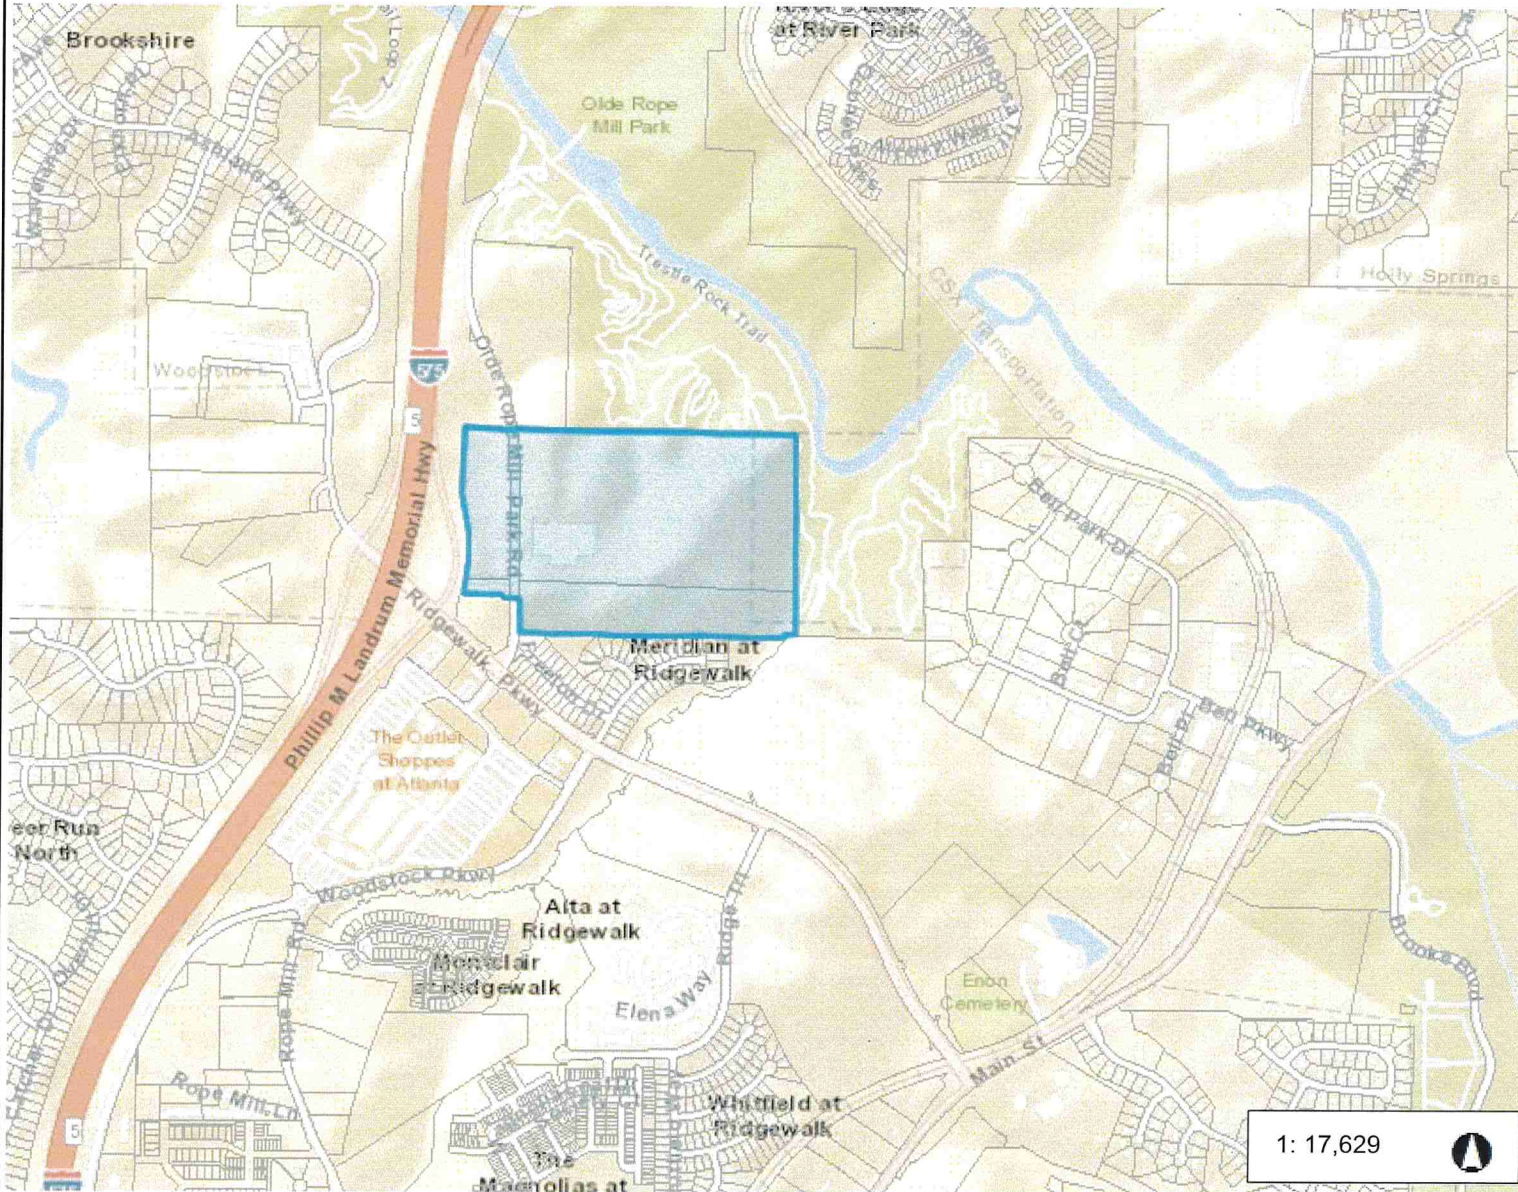

# Olde Rope Mill Park Road Location Map

### Legend

Parcels

1: 17,629

2,938.2 0 1,469.10 2,938.2 Feet

© Cherokee County GIS

This map is a user generated static output from an Internet mapping site and is for reference only. Data layers that appear on this map may or may not be accurate, current, or otherwise reliable.  
THIS MAP IS NOT TO BE USED FOR NAVIGATION